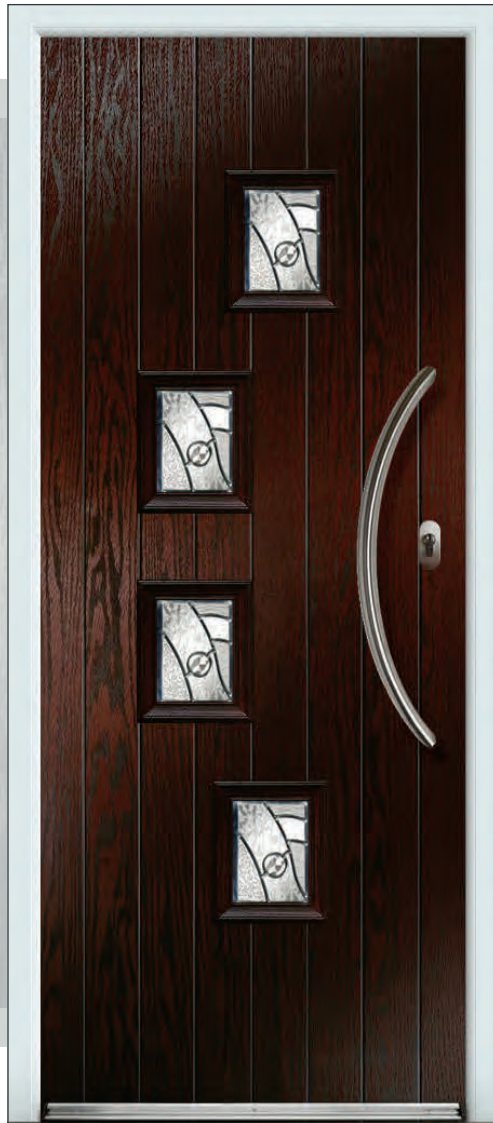

FLUSH

Abstract Glass, Multi-faceted Jewels with Glue-Chip Bevels.

T

**Please Note:**

Depending on overall door sizes, the glazing cassette positions may alter so as to accommodate a letterplate if required.