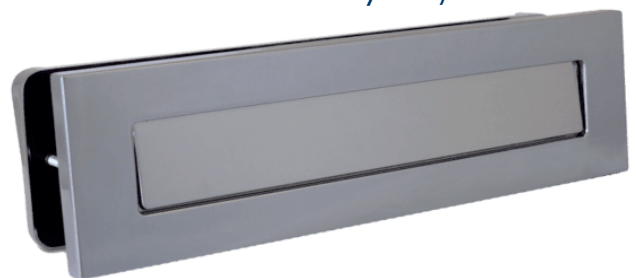

## Architectural

(Matches noble & monkey tail)

Forged Black

Pewter

\*Sweet warranty needs to be activated online. Warranty is held with the manufacturer and not Hallmark.